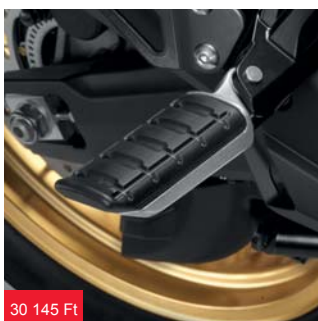

30 145 Ft

DELUXE PILLION FOOTPEGS
08R71-MJP-G50

Deluxe pillion footpegs constructed of aluminium and rubber that are wider than the standard pegs for increased comfort.