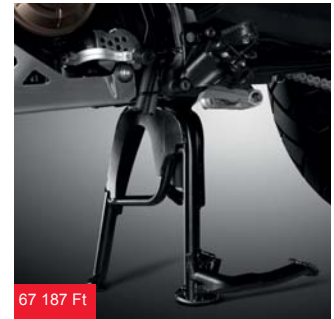

67 187 Ft

MAIN STAND 08M70-MJP-G50

A Main Stand allows secure parking on a variety of ground surfaces and assists with maintenance.