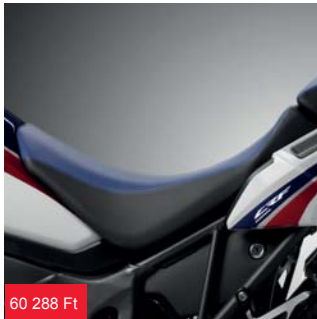

60 288 Ft

ADDITIONAL ACCESSORIES
08R01-MJP-F50ZA RALLY RED
08R01-MJP-G50ZA TRICOLOUR
08R01-MJP-G50ZB STANDARD

Offers a 30mm decrease in seat height compared to the standard seat, giving two options for seat height of 820mm or 840mm.