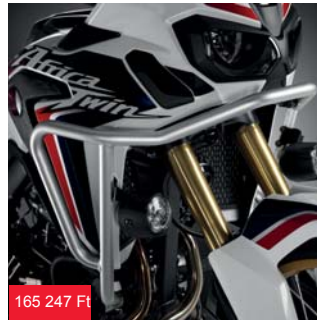

165 247 Ft

COWL GUARD KIT 08P71-MJP-G50

Silver Cowl Guard protects the motorcycle's fairing as well as providing a mount for the LED Fog Lights.