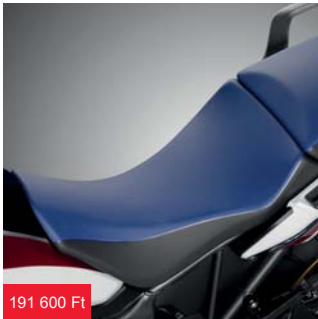

191 600 Ft

HIGH SEAT
08R00-MJP-F50ZA RALLY RED
08R00-MJP-G50ZA TRICOLOUR
08R00-MJP-G50ZB STANDARD

Offers a 30mm increase in seat height compared to the standard seat, giving two options for seat height of 880mm or 900mm.