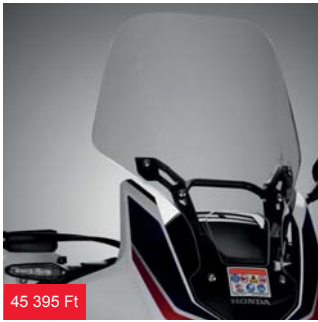

45 395 Ft

TOURING SCREEN
08R70-MJP-G50

Taller touring screen improves wind protection and reduces buffeting. Offers an 85mm increase in height and a 30mm increase in width compared to the standard screen.