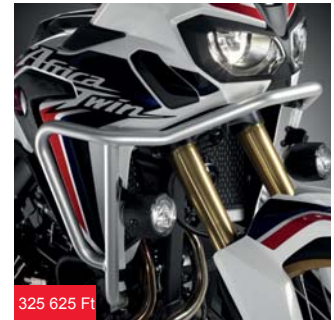

325 625 Ft

LED FOG LIGHT KIT 08ESY-MJP-FLK16

Pack contains all components necessary for fitment of the fog lights: LED Fog Lights, Attachment & Cowl Guard Kit.

Please note: Prices do not include fitting.

Issue date: 04/2017

Please ask your local Dealer for advice on compatibility and a total fitted price.

Honda Genuine Accessories. Tested rigorously to ensure flawless operation, seamless fit and 'real world' durability. Guaranteed to provide long-lasting value with a two year warranty. Honda designed and engineered, for you and your Honda.

*2 year warranty only available when purchased with a new Honda motorcycle, otherwise 12 months.