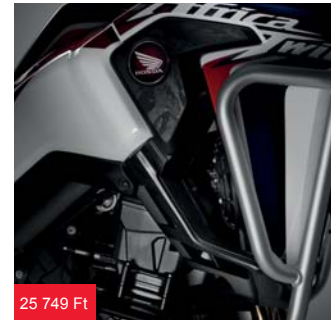

25 749 Ft

LOWER DEFLECTOR
08R73-MJP-G50

Polyurethane deflector designed to deflect hot air from the radiator away from the rider in order to improve comfort.